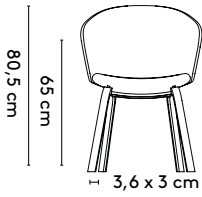

product

designer

year

1 Close

Gudmundur Ludvik

2016-2018

2 Standard

I