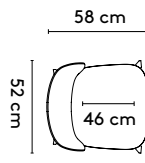

product

designer

year

1 Close

Gudmundur Ludvik

2016-2018

2 Standard

I

C

D

E

I

C

D

E

3 Materials

Seat: fabric or leather
Frame:
beech laminate with oak top layer

C. 4 feet central base (swivel) on feet:
polished aluminum, epoxy lacquer on aluminum,
epoxy fine texture on aluminum

D. 4 feet central base (fixed) on castors:
polished aluminum, epoxy lacquer on aluminum,
epoxy fine texture on aluminum

E. 5 feet central base (swivel, height adjustable) on castors:
polished aluminum, epoxy lacquer on aluminum,
epoxy fine texture on aluminum

Materialen

Kuip: stof of leder
Onderstel:
beuken laminaat met eiken toplaag

C. 4 teens centrale voet (draaibaar) op pootjes:
gepolijst aluminium, epoxy lak op aluminium,
epoxy fine texture op aluminium

D. 4 teens centrale voet (vast) op wielen:
gepolijst aluminium, epoxy lak op aluminium,
epoxy fine texture op aluminium

E. 5 teens centrale voet (draaibaar met gasveer) op wielen:
gepolijst aluminium, epoxy lak op aluminium,
epoxy fine texture op aluminium

Materialien

Sitz: Stoff oder Leder
Untergestell:
Buche Laminat mit Eiche Oberbeschichtung

C. 4 Bein Zentralfuss (drehbar) auf Füße:
poliertes Aluminium, Epoxylack auf Aluminium,
Epoxy fine texture auf Aluminium

D. 4 Bein Zentralfuss (fest) auf Rollen:
poliertes Aluminium, Epoxylack auf Aluminium,
Epoxy fine texture auf Aluminium

E. 5 Bein Zentralfuss (drehbar mit Gasfeder) auf Rollen:
poliertes Aluminium, Epoxylack auf Aluminium,
Epoxy fine texture auf Aluminium

4 Finishes

All Arco colors and finishes for the mentioned materials

Afwerkingen

Alle Arco kleuren en lakafwerkingen voor de genoemde materialen

Ausführungen

Alle Arco Farben und Ausführungen für die genannte Materialien

5 Additional information

Seat in different color (same fabric) optional