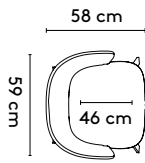

product

designer

year

1 Close

Gudmundur Ludvik

2016-2018

2 Standard

I