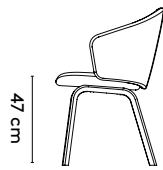

product

designer

year

1 Close

Gudmundur Ludvik

2016-2018

2 Standard

I

C

D

E

I

C

D

E

3 Materials

Seat: fabric or leather
Frame:
beech laminate with oak top layer

C. 4 feet central base (swivel) on feet:
polished aluminum, epoxy lacquer on aluminum,
epoxy fine texture on aluminum

D. 4 feet central base (fixed) on castors:
polished aluminum, epoxy lacquer on aluminum,
epoxy fine texture on aluminum

E. 5 feet central base (swivel, height adjustable) on castors:
polished aluminum, epoxy lacquer on aluminum,
epoxy fine texture on aluminum

Materialen

Kuip: stof of leder
Onderstel:
beuken laminaat met eiken toplaag

C. 4 teens centrale voet (draaibaar) op pootjes:
gepolijst aluminium, epoxy lak op aluminium,
epoxy fine texture op aluminium

D. 4 teens centrale voet (vast) op wielen:
gepolijst aluminium, epoxy lak op aluminium,
epoxy fine texture op aluminium

E. 5 teens centrale voet (draaibaar met gasveer) op wielen:
gepolijst aluminium, epoxy lak op aluminium,
epoxy fine texture op aluminium

Materialien

Sitz: Stoff oder Leder
Untergestell:
Buche Laminat mit Eiche Oberbeschichtung

C. 4 Bein Zentralfuss (drehbar) auf Füße:
poliertes Aluminium, Epoxylack auf Aluminium,
Epoxy fine texture auf Aluminium

D. 4 Bein Zentralfuss (fest) auf Rollen:
poliertes Aluminium, Epoxylack auf Aluminium,
Epoxy fine texture auf Aluminium

E. 5 Bein Zentralfuss (drehbar mit Gasfeder) auf Rollen:
poliertes Aluminium, Epoxylack auf Aluminium,
Epoxy fine texture auf Aluminium

4 Finishes

All Arco colors and finishes for the mentioned materials

Afwerkingen

Alle Arco kleuren en lakafwerkingen voor de genoemde materialen

Ausführungen

Alle Arco Farben und Ausführungen für die genannte Materialien

5 Additional information

Seat in different color (same fabric) optional