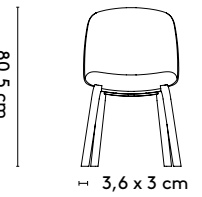

product

designer

year

1 Close

Gudmundur Ludvik

2016-2018

2 Standard

I

C

D

E

I

C

D

E

3 Materials

Seat: fabric or leather
Frame:
beech laminate with oak top layer

C. 4 feet central base (swivel) on feet:
polished aluminum, epoxy lacquer on aluminum,
epoxy fine texture on aluminum

D. 4 feet central base (fixed) on castors:
polished aluminum, epoxy lacquer on aluminum,
epoxy fine texture on aluminum

E. 5 feet central base (swivel, height adjustable) on castors:
polished aluminum, epoxy lacquer on aluminum,
epoxy fine texture on aluminum

Materialen

Kuip: stof of leder
Onderstel:
beuken laminaat met eiken toplaag

C. 4 teens centrale voet (draaibaar) op pootjes:
gepolijst aluminium, epoxy lak op aluminium,
epoxy fine texture op aluminium

D. 4 teens centrale voet (vast) op wielen:
gepolijst aluminium, epoxy lak op aluminium,
epoxy fine texture op aluminium

E. 5 teens centrale voet (draaibaar met gasveer) op wielen:
gepolijst aluminium, epoxy lak op aluminium,
epoxy fine texture op aluminium

Materialien

Sitz: Stoff oder Leder
Untergestell:
Buche Laminat mit Eiche Oberbeschichtung

C. 4 Bein Zentralfuss (drehbar) auf Füße:
poliertes Aluminium, Epoxylack auf Aluminium,
Epoxy fine texture auf Aluminium

D. 4 Bein Zentralfuss (fest) auf Rollen:
poliertes Aluminium, Epoxylack auf Aluminium,
Epoxy fine texture auf Aluminium

E. 5 Bein Zentralfuss (drehbar mit Gasfeder) auf Rollen:
poliertes Aluminium, Epoxylack auf Aluminium,
Epoxy fine texture auf Aluminium

4 Finishes

All Arco colors and finishes for the mentioned materials

Afwerkingen

Alle Arco kleuren en lakafwerkingen voor de genoemde materialen

Ausführungen

Alle Arco Farben und Ausführungen für die genannte Materialien

5 Additional information

Seat in different color (same fabric) optional