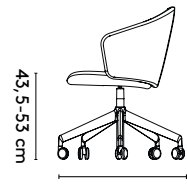

product

designer

year

1 Close

Gudmundur Ludvik

2016-2018

2 Standard

I

C

D

E

I

C

D

E

3 Materials

Seat: fabric or leather
Frame:
beech laminate with oak top layer

C. 4 feet central base (swivel) on feet:
polished aluminum, epoxy lacquer on aluminum,
epoxy fine texture on aluminum

D. 4 feet central base (fixed) on castors:
polished aluminum, epoxy lacquer on aluminum,
epoxy fine texture on aluminum

E. 5 feet central base (swivel, height adjustable) on castors:
polished aluminum, epoxy lacquer on aluminum,
epoxy fine texture on aluminum

Materialen

Kuip: stof of leder
Onderstel:
beuken laminaat met eiken toplaag

C. 4 teens centrale voet (draaibaar) op pootjes:
gepolijst aluminium, epoxy lak op aluminium,
epoxy fine texture op aluminium

D. 4 teens centrale voet (vast) op wielen:
gepolijst aluminium, epoxy lak op aluminium,
epoxy fine texture op aluminium

E. 5 teens centrale voet (draaibaar met gasveer) op wielen:
gepolijst aluminium, epoxy lak op aluminium,
epoxy fine texture op aluminium

Materialien

Sitz: Stoff oder Leder
Untergestell:
Buche Laminat mit Eiche Oberbeschichtung

C. 4 Bein Zentralfuss (drehbar) auf Füße:
poliertes Aluminium, Epoxylack auf Aluminium,
Epoxy fine texture auf Aluminium

D. 4 Bein Zentralfuss (fest) auf Rollen:
poliertes Aluminium, Epoxylack auf Aluminium,
Epoxy fine texture auf Aluminium

E. 5 Bein Zentralfuss (drehbar mit Gasfeder) auf Rollen:
poliertes Aluminium, Epoxylack auf Aluminium,
Epoxy fine texture auf Aluminium

4 Finishes

All Arco colors and finishes for the mentioned materials

Afwerkingen

Alle Arco kleuren en lakafwerkingen voor de genoemde materialen

Ausführungen

Alle Arco Farben und Ausführungen für die genannte Materialien

5 Additional information

Seat in different color (same fabric) optional