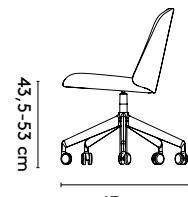

E

3 Materials

Seat: fabric or leather
Frame:
beech laminate with oak top layer

C. 4 feet central base (swivel) on feet:
polished aluminum, epoxy lacquer on aluminum,
epoxy fine texture on aluminum

D. 4 feet central base (fixed) on castors:
polished aluminum, epoxy lacquer on aluminum,
epoxy fine texture on aluminum

E. 5 feet central base (swivel, height adjustable) on castors:
polished aluminum, epoxy lacquer on aluminum,
epoxy fine texture on aluminum

Materialen

Kuip: stof of leder
Onderstel:
beuken laminaat met eiken toplaag

C. 4 teens centrale voet (draaibaar) op pootjes:
gepolijst aluminium, epoxy lak op aluminium,
epoxy fine texture op aluminium

D. 4 teens centrale voet (vast) op wielen:
gepolijst aluminium, epoxy lak op aluminium,
epoxy fine texture op aluminium

E. 5 teens centrale voet (draaibaar met gasveer) op wielen:
gepolijst aluminium, epoxy lak op aluminium,
epoxy fine texture op aluminium

Materialien

Sitz: Stoff oder Leder
Untergestell:
Buche Laminat mit Eiche Oberbeschichtung

C. 4 Bein Zentralfuss (drehbar) auf Füße:
poliertes Aluminium, Epoxylack auf Aluminium,
Epoxy fine texture auf Aluminium

D. 4 Bein Zentralfuss (fest) auf Rollen:
poliertes Aluminium, Epoxylack auf Aluminium,
Epoxy fine texture auf Aluminium

E. 5 Bein Zentralfuss (drehbar mit Gasfeder) auf Rollen:
poliertes Aluminium, Epoxylack auf Aluminium,
Epoxy fine texture auf Aluminium

4 Finishes

All Arco colors and finishes for the mentioned materials

Afwerkingen

Alle Arco kleuren en lakafwerkingen voor de genoemde materialen

Ausführungen

Alle Arco Farben und Ausführungen für die genannte Materialien

5 Additional information

Seat in different color (same fabric) optional

Aanvullende informatie

Zitting in andere kleur (zelfde stof) mogelijk

Weitere Informationen

Sitz in einer anderen Farbe (gleiche Stoff) möglich