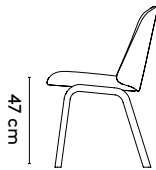

product

designer

year

1 Close

Gudmundur Ludvik

2016-2018

2 Standard

I

C

D

E

I

C

D

E

3 Materials

Seat: fabric or leather
Frame:
beech laminate with oak top layer

C. 4 feet central base (swivel) on feet:
polished aluminum, epoxy lacquer on aluminum,
epoxy fine texture on aluminum

D. 4 feet central base (fixed) on castors:
polished aluminum, epoxy lacquer on aluminum,
epoxy fine texture on aluminum

E. 5 feet central base (swivel, height adjustable) on castors:
polished aluminum, epoxy lacquer on aluminum,
epoxy fine texture on aluminum

Materialen

Kuip: stof of leder
Onderstel:
beuken laminaat met eiken toplaag

C. 4 teens centrale voet (draaibaar) op pootjes:
gepolijst aluminium, epoxy lak op aluminium,
epoxy fine texture op aluminium

D. 4 teens centrale voet (vast) op wielen:
gepolijst aluminium, epoxy lak op aluminium,
epoxy fine texture op aluminium

E. 5 teens centrale voet (draaibaar met gasveer) op wielen:
gepolijst aluminium, epoxy lak op aluminium,
epoxy fine texture op aluminium

Materialien

Sitz: Stoff oder Leder
Untergestell:
Buche Laminat mit Eiche Oberbeschichtung

C. 4 Bein Zentralfuss (drehbar) auf Füße:
poliertes Aluminium, Epoxylack auf Aluminium,
Epoxy fine texture auf Aluminium

D. 4 Bein Zentralfuss (fest) auf Rollen:
poliertes Aluminium, Epoxylack auf Aluminium,
Epoxy fine texture auf Aluminium

E. 5 Bein Zentralfuss (drehbar mit Gasfeder) auf Rollen:
poliertes Aluminium, Epoxylack auf Aluminium,
Epoxy fine texture auf Aluminium

4 Finishes

All Arco colors and finishes for the mentioned materials

Afwerkingen

Alle Arco kleuren en lakafwerkingen voor de genoemde materialen

Ausführungen

Alle Arco Farben und Ausführungen für die genannte Materialien

5 Additional information

Seat in different color (same fabric) optional