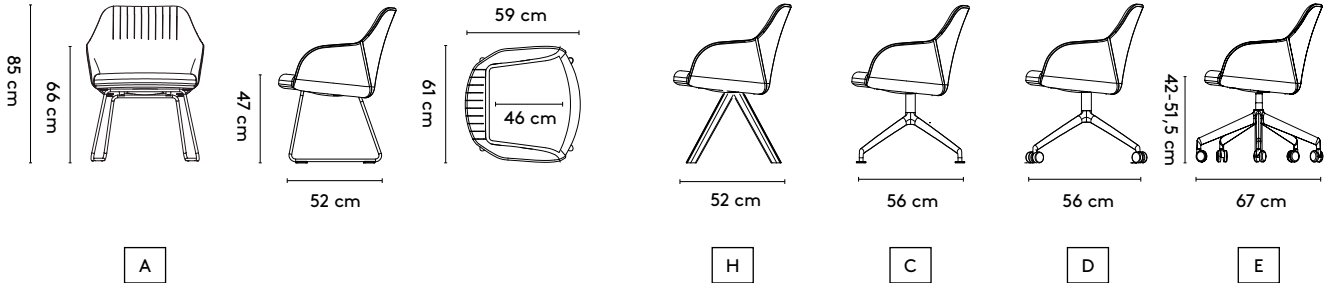

product

designer

year

1 Ease

Burkhard Vogtherr & Jonathan Prestwich

2013

2 Standard

3 Materials

Seat: upholstered (fabric, leather)
Frame:
A. Cantilever: shining chrome, stainless steel optic, epoxy lacquer on steel, epoxy fine texture on steel

H. 4 legs (fixed, swivel): oak (solid)

C. 4 feet central base (swivel) on feet: polished aluminum, epoxy lacquer on aluminum, epoxy fine texture on aluminum

D. 4 feet central base (fixed) on castors: polished aluminum, epoxy lacquer on aluminum, epoxy fine texture on aluminum

E. 5 feet central base (swivel, height adjustable) on castors: polished aluminum, epoxy lacquer on aluminum, epoxy fine texture on aluminum

Materialen

Kuip: gestoffeerd (stof, leer)
Onderstel:
A. Slede: hoogglans chroom, rvs optiek, epoxylak op staal, epoxy fine texture op staal

H. 4 poten (vast of draaibaar): eiken (massief)

C. 4 teens centrale voet (draaibaar) op pootjes: gepolijst aluminium, epoxylak op aluminium, epoxy fine texture op aluminium

D. 4 teens centrale voet (vast) op wielen: gepolijst aluminium, epoxylak op aluminium, epoxy fine texture op aluminium

E. 5 teens centrale voet (draaibaar met gasveer) op wielen: gepolijst aluminium, epoxylak op aluminium, epoxy fine texture op aluminium

Materialien

Sitzschale: gepolstert (Stoff, Leder)
Untergestell:
A. Kufen : Hochglanzchrom, Edelstahl Optik, Epoxylack auf Stahl, Epoxy fine texture auf Stahl

H. 4 Beine (fest oder drehbar): Eiche (Massiv)

C. 4 Bein Zentralfuss (drehbar) auf Füße: poliertes Aluminium, Epoxylack auf Aluminium, Epoxy fine texture auf Aluminium

D. 4 Bein Zentralfuss (fest) auf Rollen: poliertes Aluminium, Epoxylack auf Aluminium, Epoxy fine texture auf Aluminium

E. 5 Bein Zentralfuss (drehbar mit Gasfeder) auf Rollen: poliertes Aluminium, Epoxylack auf Aluminium, Epoxy fine texture auf Aluminium

4 Finishes

All Arco colors and finishes for the mentioned materials

Afwerkingen

Alle Arco kleuren en lakafwerkingen voor de genoemde materialen

Ausführungen

Alle Arco Farben und Ausführungen für die genannten Materialien

5 Additional information

Seat in different color (same fabric) optional

Aanvullende informatie

Zitting in andere kleur (zelfde stof) mogelijk

Weitere Informationen

Sitz in einer anderen Farbe (gleiche Stoff) möglich