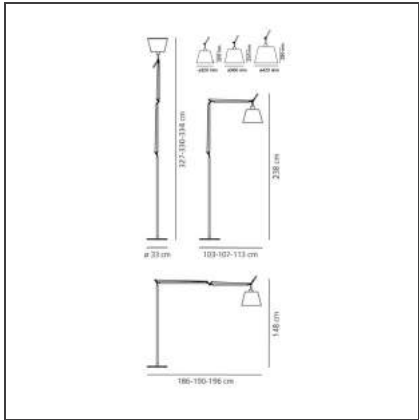

# Tolomeo Floor Mega - Black - On/Off

IP20

## DESCRIPTION

The code is referred to the body lamp only

## FEATURES

<b>Article Code:</b>	0564030A	<b>Material:</b>	Silk satin fabric or parchment paper, aluminum, steel
<b>Colour:</b>	Black	<b>Series:</b>	Design
<b>Installation:</b>	Floor		

## DIMENSIONS

<b>Length:</b>	cm 103	<b>Max Extension Length:</b>	cm 186
<b>Height:</b>	cm 148	<b>Impact Resistance:</b>	N/D
<b>Base Diameter:</b>	cm 33	<b>Glow Wire Test:</b>	N/D
<b>Max Extension Height:</b>	cm 327		