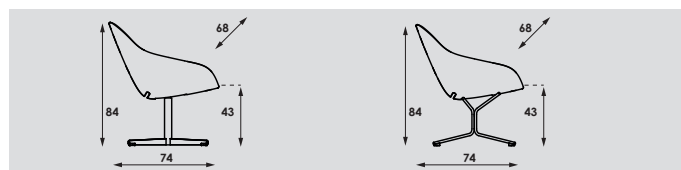

Seat and back:

- Metal insert frame.
- Covered with moulded foam.

Upholstery:

- Upholstery category ② ③ ④

Beso Lounge

models	4-legged, wood	sledge
meterage	220cm	220cm
weight		
packing		

Beso Lounge

models	4-legged, swiveling	star-base, not swiveling
meterage	220cm	220cm
weight	17kg	15,5kg
packing		