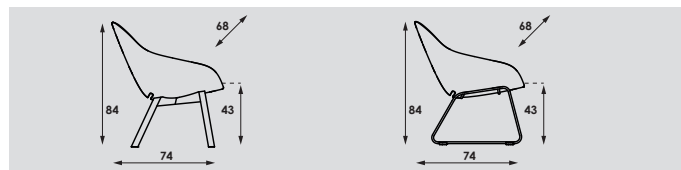

Beso Lounge

Artifort®

Khodi Feiz | 2016

Base:

4-legged oak wood

- Ø 40 mm.
- Finish standard oil.
- With gliders white. As option with felt.

Sledge base

- Massive steel Ø 12 mm
- Finish standard powder coat.
- Standard without gliders.
- As an option gliders with or without felt.

4-legged, swiveling, with returnmechanism

- Finish: polished stainless steel or powder coat.
- Standard with plastic gliders.
- As an option gliders with felt.

star-base, not swiveling

- Massive steel Ø 16 mm.
- Finish standard powder coat.
- Standard with plastic gliders.
- As an option gliders with felt.

Seat and back:

- Metal insert frame.
- Covered with moulded foam.

Upholstery:

- Upholstery category ② ③ ④

Beso Lounge

models	4-legged, wood	sledge
meterage	220cm	220cm
weight		
packing		

Beso Lounge

models	4-legged, swiveling	star-base, not swiveling
meterage	220cm	220cm
weight	17kg	15,5kg
packing		