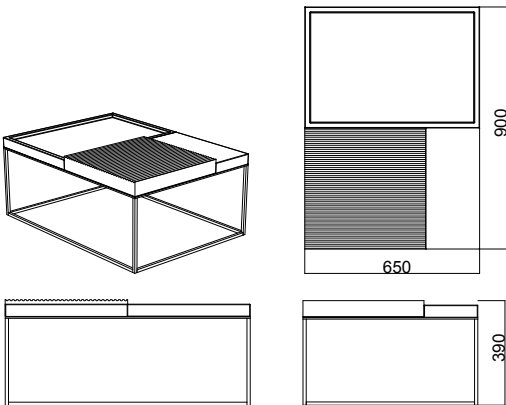

Terrace

Sebastian Herkner 2016

Coffeetable 135 x 90 cm

Coffeetable 90 x 90 cm

Coffeetable 90 x 65 cm

Coffeetable 90 x 45 cm

Coffeetable 90 x 20 cm

Coffeetable 85 x 45 cm

Coffeetable 65 x 45 cm