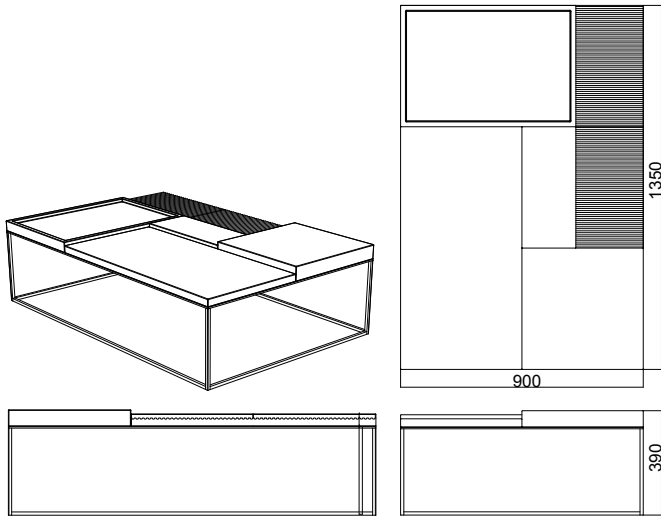

Terrace

Sebastian Herkner 2016

Coffeetable 135 x 90 cm

Coffeetable 90 x 90 cm

Coffeetable 90 x 65 cm

Coffeetable 90 x 45 cm

Coffeetable 90 x 20 cm

Coffeetable 85 x 45 cm

Coffeetable 65 x 45 cm