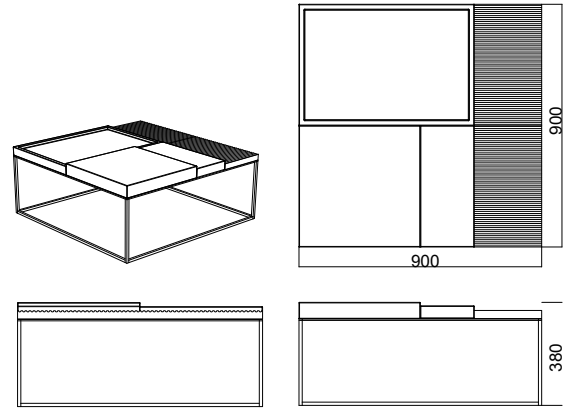

Terrace

Sebastian Herkner 2016

Coffeetable 135 x 90 cm

Coffeetable 90 x 90 cm

Coffeetable 90 x 65 cm

Coffeetable 90 x 45 cm

Coffeetable 90 x 20 cm

Coffeetable 85 x 45 cm

Coffeetable 65 x 45 cm