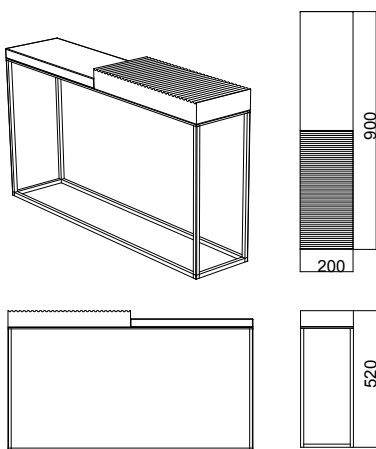

Terrace

Sebastian Herkner 2016

Coffeetable 135 x 90 cm

Coffeetable 90 x 90 cm

Coffeetable 90 x 65 cm

Coffeetable 90 x 45 cm

Coffeetable 90 x 20 cm

Coffeetable 85 x 45 cm

Coffeetable 65 x 45 cm