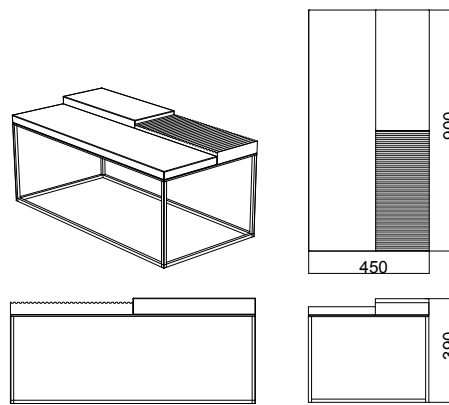

Terrace

Sebastian Herkner 2016

Coffeetable 135 x 90 cm

Coffeetable 90 x 90 cm

Coffeetable 90 x 65 cm

Coffeetable 90 x 45 cm

Coffeetable 90 x 20 cm

Coffeetable 85 x 45 cm

Coffeetable 65 x 45 cm