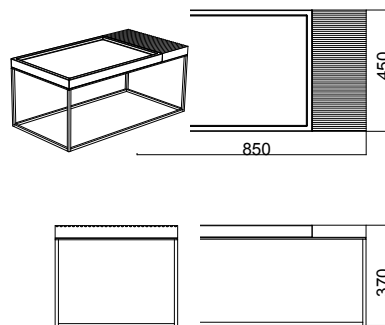

Terrace

Sebastian Herkner 2016

Coffeetable 135 x 90 cm

Coffeetable 90 x 90 cm

Coffeetable 90 x 65 cm

Coffeetable 90 x 45 cm

Coffeetable 90 x 20 cm

Coffeetable 85 x 45 cm

Coffeetable 65 x 45 cm