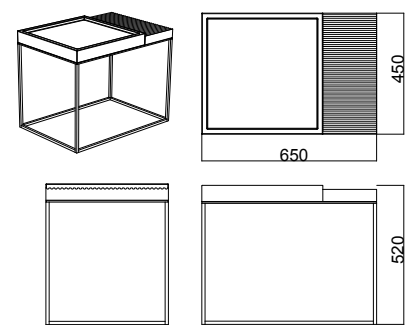

Terrace

Sebastian Herkner 2016

Coffeetable 135 x 90 cm

Coffeetable 90 x 90 cm

Coffeetable 90 x 65 cm

Coffeetable 90 x 45 cm

Coffeetable 90 x 20 cm

Coffeetable 85 x 45 cm

Coffeetable 65 x 45 cm