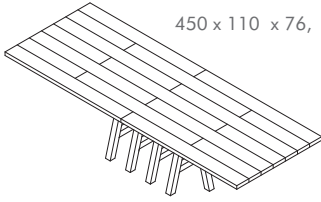

Pake Sytse table
round

Ø 160 x 76, 8 legs
Ø 160 x 104, 8 legs

oak
standard
elm
light
elm

fumed
oak

walnut

heat
treated
elm

key features / additional prices

- thickness of table top is 4 cm
- composition of the table top alternately 1 and 2 lengths of wood to a table length of 200 cm
- from 250 cm length the tabletop is composed alternately of 2 and 3 lengths
- because of the use of wide parts of wood, the delivery time of this table can be longer than usual
- The finishing options are according to the solid wood samples such as presented in the current sample box.
- The prices are the same for all finishes; soap and / or oil, stain-lacquer, transparent lacquer and color lacquer.

OVERVIEW TABLETOP COMPOSITION:

Pake Sytse oval 250 x 130 cm

Pake Sytse oval 300 x 130 cm

Pake Sytse oval 400 x 130 cm

Pake Sytse oval 500 x 130 cm

PAKE SYTSE RECTANGULAR table

design: Gjalt Pilat, 2010

custom sizes on request

dimensions

L x W x H

Pake Sytse table	200 x 100 x 76,	6 legs
rectangular	250 x 110 x 76,	8 legs
	300 x 110 x 76,	10 legs
	350 x 110 x 76,	12 legs
	400 x 110 x 76,	14 legs
	450 x 110 x 76,	16 legs

Pake Sytse table	160 x 160 x 76,	8 legs
square	160 x 160 x 104,	8 legs