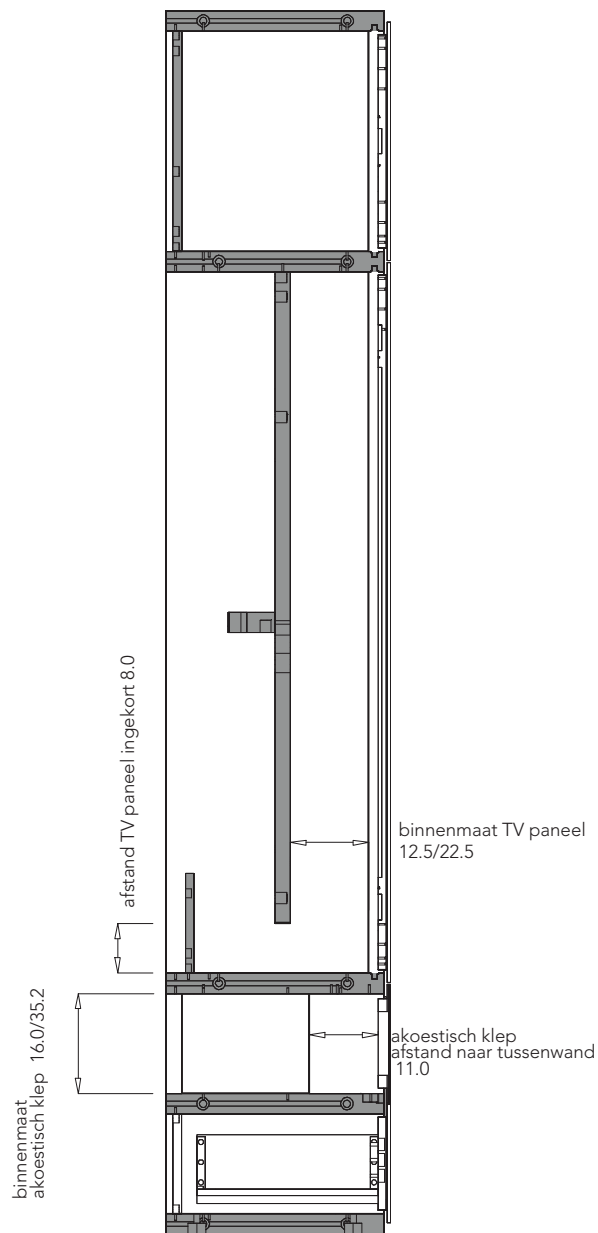

verticale vakken:

- dikte 1,3cm
- 2,5cm teruggezet van voorkant
- in één lijn met de horizontale vakken
- hoogte: 0.5 of 1.0 raster
- positionering in breedteraster of vrij positioneerbaar

Voor montage zijn tenminste 10 mm ruimte nodig in breedte en hoogte.

DETAILS

doorsnede deurkast

doorsnede TV-paneel ingekort

doorsnede TV-paneel doorgaand

PRODUCTINFORMATIE

| | | breedte in cm → | | | | | | | | |
|--|---------------------|-----------------|----|----|----|----------|-----|-----|-----|-----|
| | | 40 | 50 | 60 | 70 | 80 | 100 | 120 | 140 | 160 |
| | | ↓ hoogte in cm | | | | | | | | |
| Draaideuren   | | 1 deur | | | | 2 deuren | | | | |
| | 1 R 38,4 cm | ● | ● | ● | | ● | ● | ● | | |
| | 1 1/2 R 57,6 cm | ● | ● | ● | ● | ● | ● | ● | | |
| | 2 R 76,8 cm | ● | ● | ● | ● | ● | ● | ● | | |
| | 2 1/2 R 96,0 cm | ● | ● | ● | ● | ● | ● | ● | ●* | |
| | 3 R 115,2 cm | ● | ● | ● | ● | ● | ● | ● | ●* | |
| | 3 1/2 R 134,4 cm | ● | ● | ● | ● | ● | ● | ● | | |
| | 4 R 153,6 cm | ● | ● | ● | ● | ● | ● | ● | | |
| | 4 1/2 R 172,8 cm | ● | ● | ● | ● | ● | ● | ● | | |
| | 5 R 192,0 cm | ● | ● | ● | ● | ● | ● | ● | | |
| | 5 1/2 R 211,2 cm | ● | ● | ● | ● | ● | ● | ● | | |
| | 6 R 230,4 cm | ● | ● | ● | ● | ● | ● | ● | | |
| | 6 1/2 R 249,6 cm | ● | ● | ● | ● | ● | ● | ● | | |
| | 7 R 268,8 cm | ● | ● | ● | ● | ● | ● | ● | | |

| TV-paneel doorgaand | breedte in cm | 120 | 140 | 160 | 200 |
|------------------------|---------------|-----|-----|-----|-----|
| | hoogte in cm | | | | |
| 2 1/2 R 96,0 cm | | ● | ● | ● | ● |
| 3 R 115,2 cm | | ● | ● | ● | ● |

● diepte 29/35/48 cm

| TV-paneel in hoogte ingekort | breedte in cm | 120 | 140 | 160 | 200 |
|---------------------------------|---------------|-----|-----|-----|-----|
| | hoogte in cm | | | | |
| 2 1/2 R 96,0 cm | | ● * | ● * | ● * | ● * |
| 3 R 115,2 cm | | ● * | ● * | ● * | ● * |