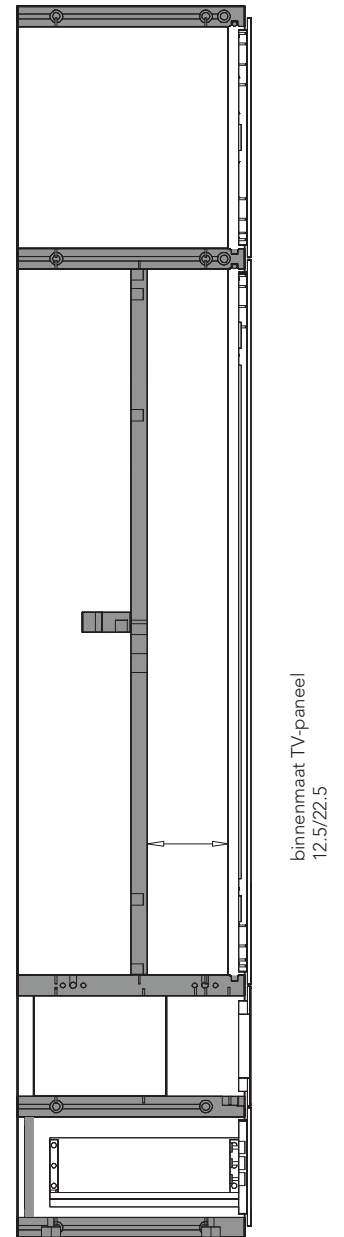

VERTICALE PLANNING - STAANDERS DOORGAAND

voorbeelden voor dimensies van staanders

**staanders:**

- zijwand links en rechts altijd doorgaand
- hoogteverstelling (+2,5cm) geïntegreerd in staanders

legplanken:

- breedtes vanaf 36,8cm tot max. 356,8cm in stappen van 10cm

hoogte staanders:

| | |
|--------|---------|
| 1.0 R: | 42,1cm |
| 1.5 R: | 61,3cm |
| 2.0 R: | 80,5cm |
| 2.5 R: | 99,7cm |
| 3.0 R: | 118,9cm |
| 3.5 R: | 138,1cm |
| 4.0 R: | 157,3cm |
| 4.5 R: | 176,5cm |
| 5.0 R: | 195,7cm |
| 5.5 R: | 214,9cm |
| 6.0 R: | 234,1cm |
| 6.5 R: | 253,3cm |
| 7.0 R: | 272,5cm |

DETAILS

doorsnede deurkast

doorsnede TV-paneel ingekort

doorsnede TV-paneel doorgaand

PRODUCTINFORMATIE

| | | breedte in cm → | | | | | | | | |
|--|---------------------|-----------------|----|----|----|----------|-----|-----|-----|-----|
| | | 40 | 50 | 60 | 70 | 80 | 100 | 120 | 140 | 160 |
| | | ↓ hoogte in cm | | | | | | | | |
| Draaideuren   | | 1 deur | | | | 2 deuren | | | | |
| | 1 R 38,4 cm | ● | ● | ● | | ● | ● | ● | | |
| | 1 1/2 R 57,6 cm | ● | ● | ● | ● | ● | ● | ● | | |
| | 2 R 76,8 cm | ● | ● | ● | ● | ● | ● | ● | | |
| | 2 1/2 R 96,0 cm | ● | ● | ● | ● | ● | ● | ● | ●* | |
| | 3 R 115,2 cm | ● | ● | ● | ● | ● | ● | ● | ●* | |
| | 3 1/2 R 134,4 cm | ● | ● | ● | ● | ● | ● | ● | | |
| | 4 R 153,6 cm | ● | ● | ● | ● | ● | ● | ● | | |
| | 4 1/2 R 172,8 cm | ● | ● | ● | ● | ● | ● | ● | | |
| | 5 R 192,0 cm | ● | ● | ● | ● | ● | ● | ● | | |
| | 5 1/2 R 211,2 cm | ● | ● | ● | ● | ● | ● | ● | | |
| | 6 R 230,4 cm | ● | ● | ● | ● | ● | ● | ● | | |
| | 6 1/2 R 249,6 cm | ● | ● | ● | ● | ● | ● | ● | | |
| | 7 R 268,8 cm | ● | ● | ● | ● | ● | ● | ● | | |

| TV-paneel doorgaand | breedte in cm | 120 | 140 | 160 | 200 |
|------------------------|---------------|-----|-----|-----|-----|
| | hoogte in cm | | | | |
| 2 1/2 R 96,0 cm | | ● | ● | ● | ● |
| 3 R 115,2 cm | | ● | ● | ● | ● |