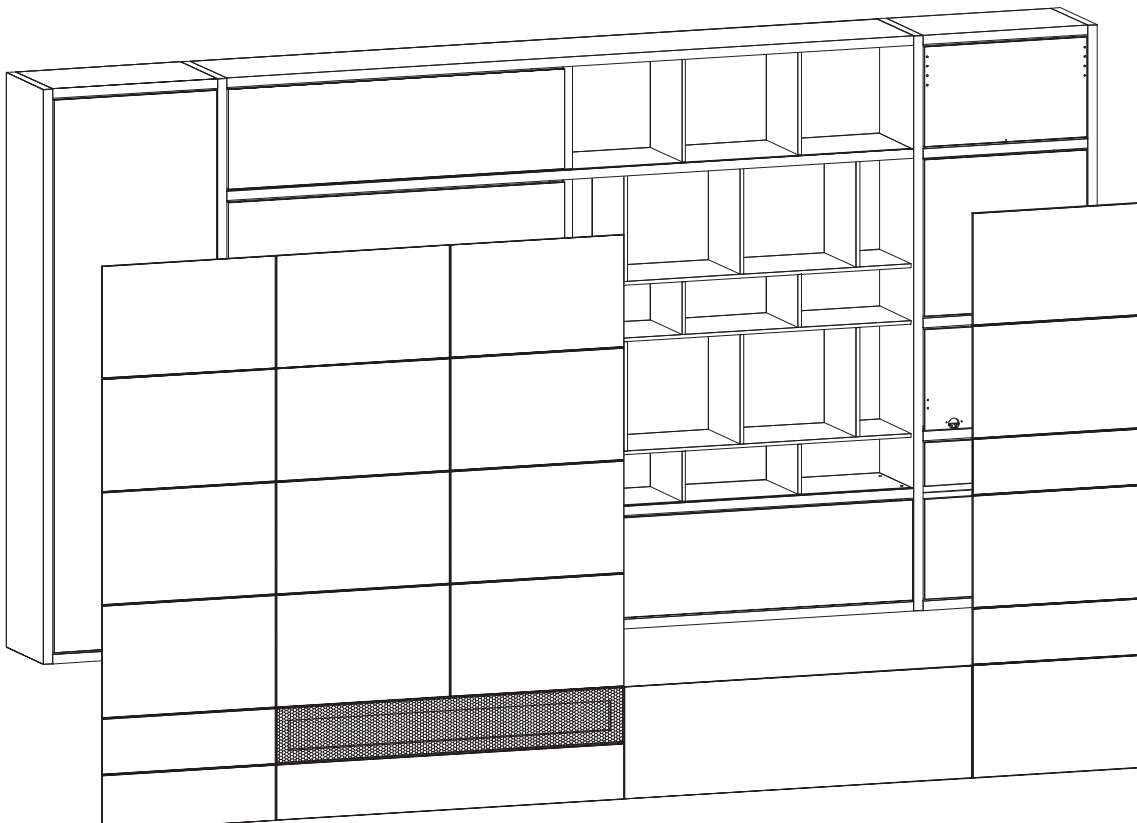

DETAILS

doorsnede deurkast

doorsnede TV-paneel ingekort

doorsnede TV-paneel doorgaand

PRODUCTINFORMATIE

| | | breedte in cm → | | | | | | | | |
|--|---------------------|-----------------|----|----|----|----------|-----|-----|-----|-----|
| | | 40 | 50 | 60 | 70 | 80 | 100 | 120 | 140 | 160 |
| | | ↓ hoogte in cm | | | | | | | | |
| Draaideuren   | | 1 deur | | | | 2 deuren | | | | |
| | 1 R 38,4 cm | ● | ● | ● | | ● | ● | ● | | |
| | 1 1/2 R 57,6 cm | ● | ● | ● | ● | ● | ● | ● | | |
| | 2 R 76,8 cm | ● | ● | ● | ● | ● | ● | ● | | |
| | 2 1/2 R 96,0 cm | ● | ● | ● | ● | ● | ● | ● | ●* | |
| | 3 R 115,2 cm | ● | ● | ● | ● | ● | ● | ● | ●* | |
| | 3 1/2 R 134,4 cm | ● | ● | ● | ● | ● | ● | ● | | |
| | 4 R 153,6 cm | ● | ● | ● | ● | ● | ● | ● | | |
| | 4 1/2 R 172,8 cm | ● | ● | ● | ● | ● | ● | ● | | |
| | 5 R 192,0 cm | ● | ● | ● | ● | ● | ● | ● | | |
| | 5 1/2 R 211,2 cm | ● | ● | ● | ● | ● | ● | ● | | |
| | 6 R 230,4 cm | ● | ● | ● | ● | ● | ● | ● | | |
| | 6 1/2 R 249,6 cm | ● | ● | ● | ● | ● | ● | ● | | |
| | 7 R 268,8 cm | ● | ● | ● | ● | ● | ● | ● | | |