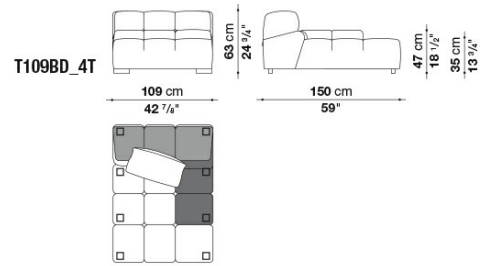

T109BD_3T

T109BD_4T