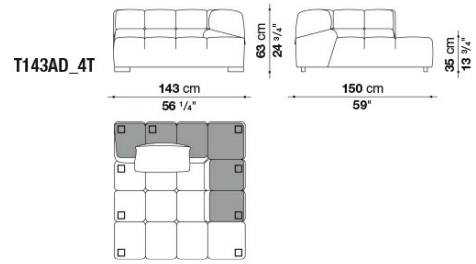

T109AD_4T

T143AD_4T