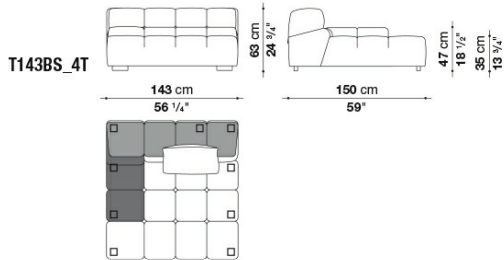

T109BS_4T

T109BD_4T

T143BS_4T

T143BD_4T