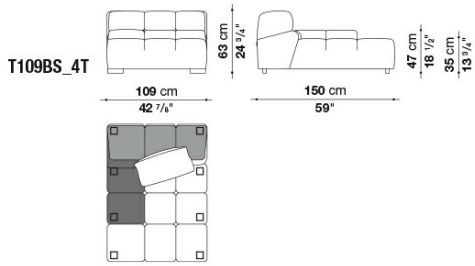

T109BS_3T

T109BS_4T