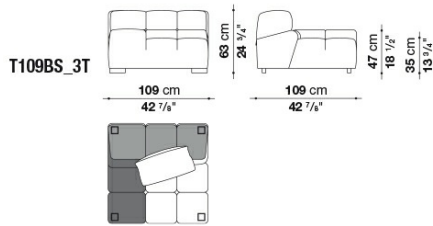

Feet:

black colour thermoplastic material

Cover:

fabric

Technical drawings

T102C_3T

T102C_4T

T109BS_3T