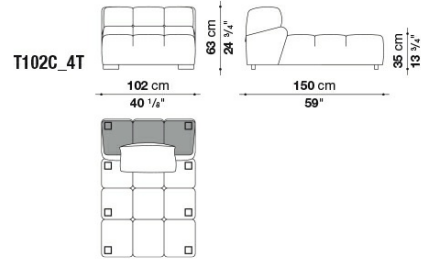

Feet:

black colour thermoplastic material

Cover:

fabric

Technical drawings

T102C_3T

T102C_4T

T109BS_3T