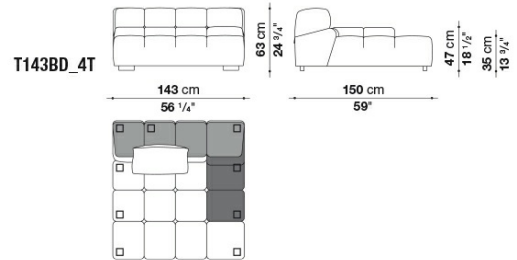

T109BS_4T

T109BD_4T

T143BS_4T

T143BD_4T