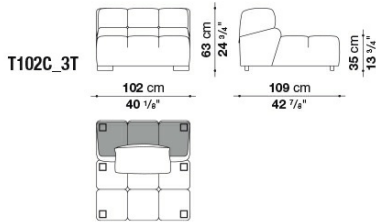

Technical drawings

T102C_3T