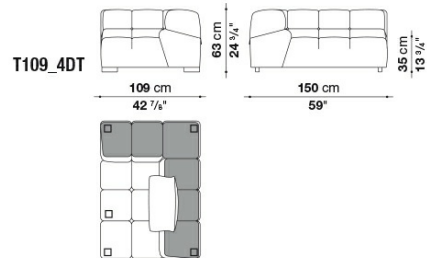

T109_3ST

T109_3DT

T109_4ST

T109_4DT