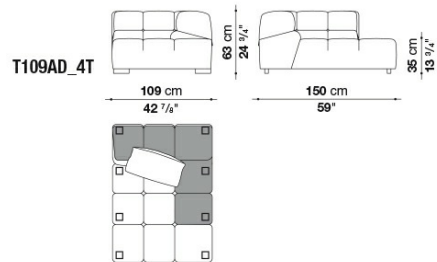

T109_3ST

T109_3DT

T109_4ST

T109_4DT