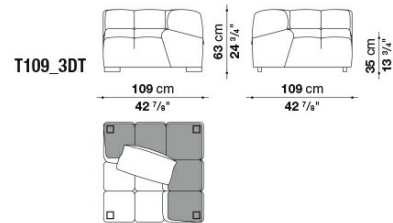

T177BD_3T

T109_3DT