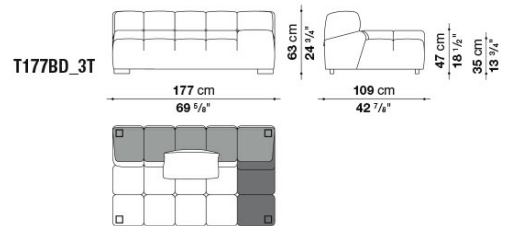

T109BS_4T

T109BD_4T

T143BS_4T

T143BD_4T