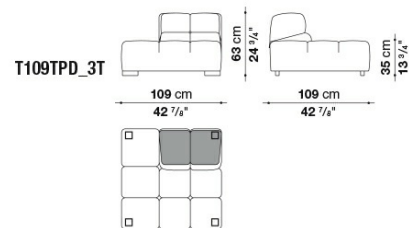

T143AS_4T

T143AD_4T

T177AS_3T

T177AD_3T