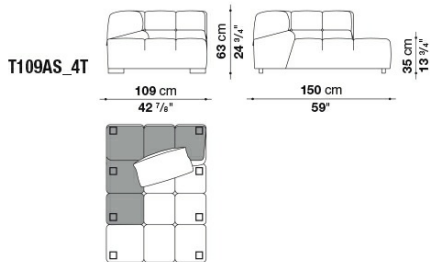

T109_3ST

T109_3DT

T109_4ST

T109_4DT