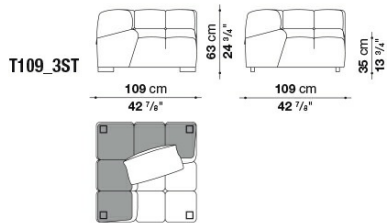

T177BS_3T

T109_3ST