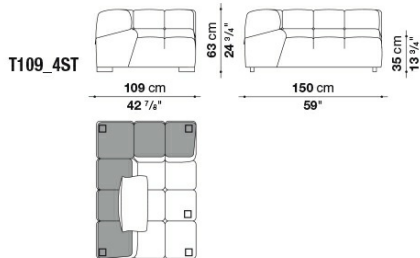

T109_3ST

T109_3DT

T109_4ST

T109_4DT