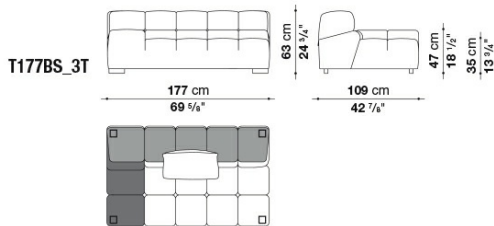

T109BS_4T

T109BD_4T

T143BS_4T

T143BD_4T