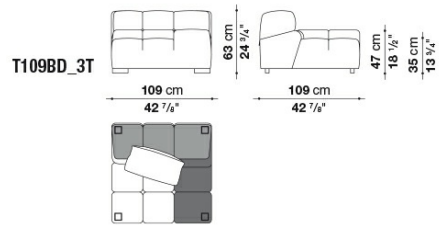

Feet:

black colour thermoplastic material

Cover:

fabric

Technical drawings

T102C_3T

T102C_4T

T109BS_3T