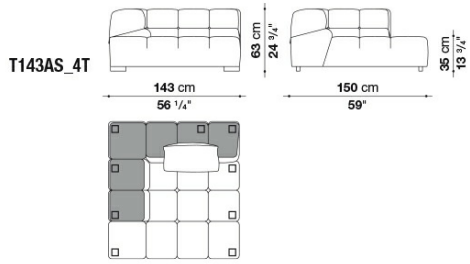

T109AS_4T

T143AS_4T