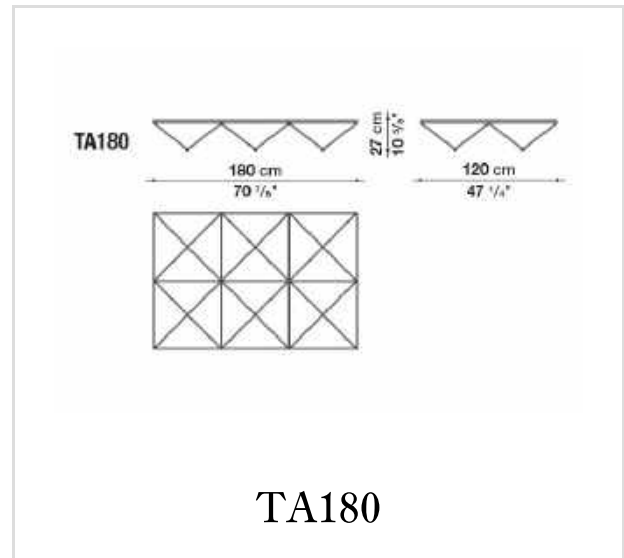

Technical drawings

B&B Italia reserves the right to make technological and aesthetic improvements to its models, including changes to the sizes and materials, without notice. The technical drawings do not define the details of the product. The measurements shown are indicative and may undergo changes. In particular, the dimensions relevant to the padded parts are subject to usage tolerances over time caused by the normal adjustment of the padding. For the specific information, please contact the dealer closest to you.