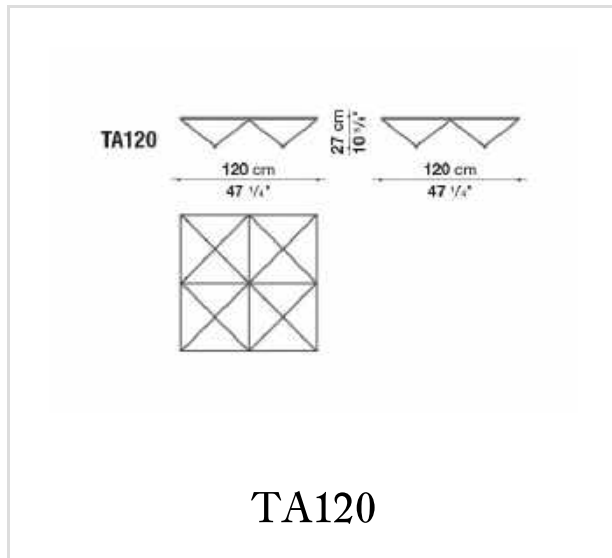

Technical drawings

B&B Italia reserves the right to make technological and aesthetic improvements to its models, including changes to the sizes and materials, without notice. The technical drawings do not define the details of the product. The measurements shown are indicative and may undergo changes. In particular, the dimensions relevant to the padded parts are subject to usage tolerances over time caused by the normal adjustment of the padding. For the specific information, please contact the dealer closest to you.