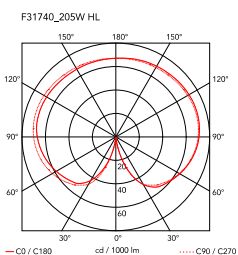

## IC Lights Floor 2

by Michael Anastassiades , 2014

Floor lamp providing diffused light. Frame in brass, brushed and transparent varnished or chrome steel. Blown glass opal diffuser. Dimmer on the power chord.