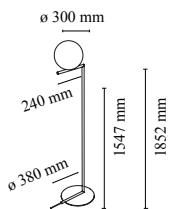

## IC Lights Floor 2

by Michael Anastassiades , 2014

Floor lamp providing diffused light. Frame in brass, brushed and transparent varnished or chrome steel. Blown glass opal diffuser. Dimmer on the power chord.

<b>Mounting</b>	Floor
<b>Environment</b>	Indoor
<b>Weight</b>	10.0 Kg
<b>Light sources available</b>	1 x LED 13W E27 1400lm 3000K [e] cod. RF25535 Dimmable 1 x LED 17W E27 1900lm 2700K [e] cod. RF26259 Dimmable 1 x LED 17W E27 2000lm 3000K [e] cod. RF26258 Dimmable 1 x LED 15W E27 2000lm 2700K [e] cod. RF28665 Dimmable

<b>Emergency</b>	Without
<b>Switching</b>	Dimmer on the power chord
<b>Dimmer</b>	Included
<b>Voltage</b>	220-240V
<b>Power</b>	MAX 205W
<b>Battery</b>	No
<b>Supply included</b>	No

**Materials** Blown glass, Brass, Steel