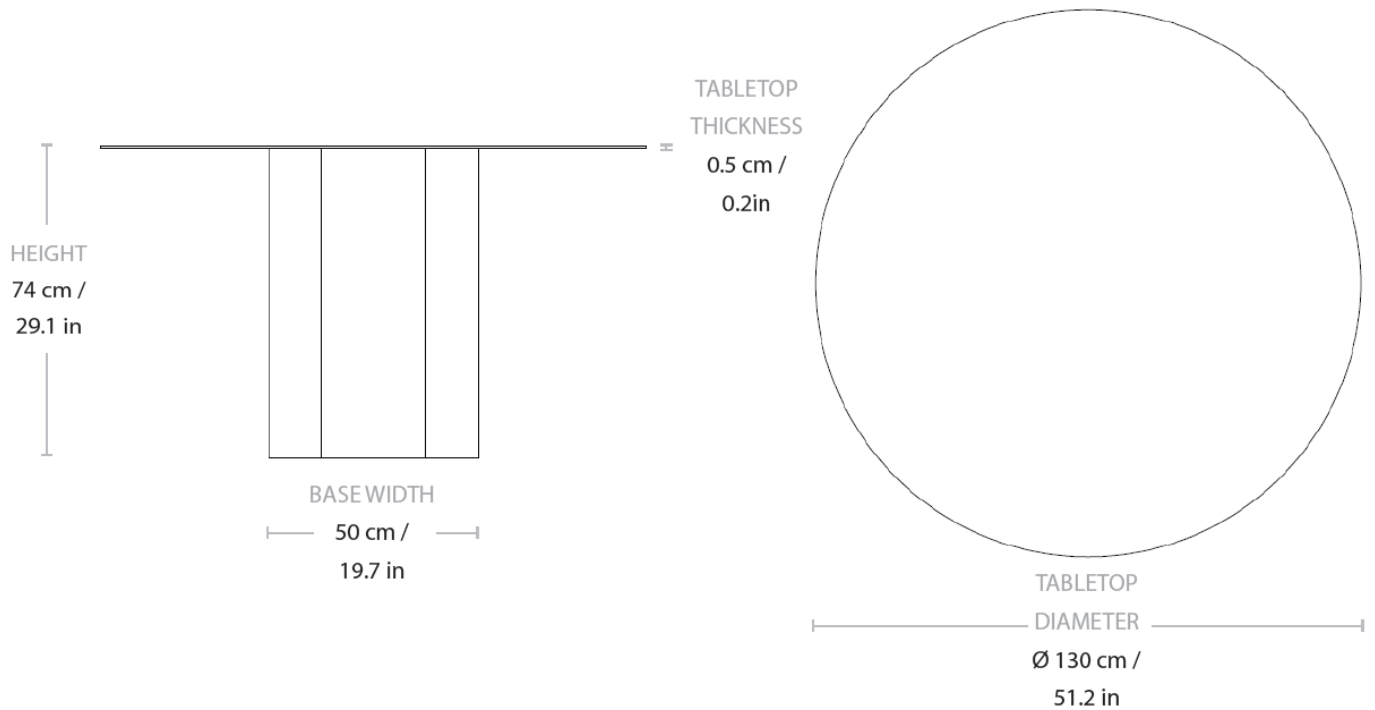

Materials & Finishes

COLOR AND FINISH

Misty Gray, Midnight Black

MATERIALS

Stainless steel, Galvanized steel

Dimensions

TABLETOP DIAMETER	130 cm / 51.2 in
BASE WIDTH	50 cm / 19.7 in
HEIGHT	74 cm / 29.1 in
TABLETOP THICKNESS	0.5 cm / 0.2 in

Weight

TOTAL WEIGHT	102.8 kg / 226.6 lbs
BASE WEIGHT	49.8 kg / 109.8 lbs
TABLETOP WEIGHT	53 kg / 116.8 lbs

Packaging

NUMBER OF PARCELS	2
PARCEL 1	
PACKAGING LENGTH	54.5 cm / 21.5 in
PACKAGING WIDTH	44.5 cm / 17.5 in
PACKAGING HEIGHT	76.5 cm / 30.1 in
PACKAGING WEIGHT	2.2 kg / 4.9 lbs
PARCEL 2	
PACKAGING LENGTH	145 cm / 57 in
PACKAGING WIDTH	145 cm / 57 in
PACKAGING HEIGHT	6 cm / 2.4 in
PACKAGING WEIGHT	14.7 kg / 32.4 lbs
GROSS WEIGHT	119.7 kg / 263.9 lbs

Test & Certifications

MAXIMUM CANTILEVER LOAD :EN 1730 53.5 kg / 117.9 lbs

SUSTAINABILITY Parts can be separated and sorted for recycling.

KEY FEATURES Emphasizing the patination of steel, the depth of color and tactility makes each piece unique.
