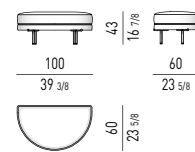

POUF SEMICIRCOLARE | SEMI-ROUND OTTOMAN