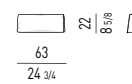

HIGH - ADATTO PER DIVANI CON SCHIENALE **ALTO**
HIGH - SUITABLE FOR **HIGH** BACKREST SOFAS