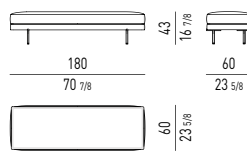

PANCA | BENCH