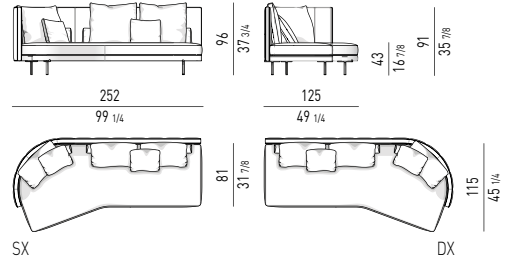

DIVANO INCLINATO TERMINALE **HIGH CM 252**
INCLINED SOFA WITH 1 ARMREST **HIGH CM 252**