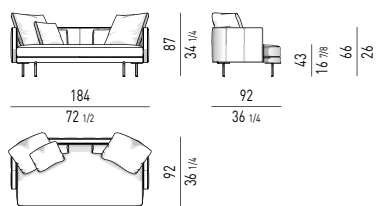

Minotti

DIVANI | SOFAS

DIVANO **LOW** CM 184
SOFA **LOW** CM 184