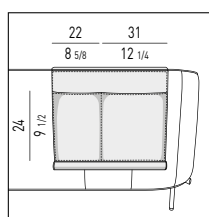

PORTARIVISTE | MAGAZINE CADDY