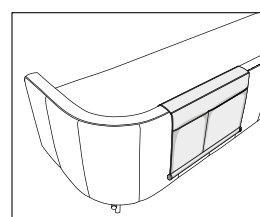

PORTARIVISTE | MAGAZINE CADDY