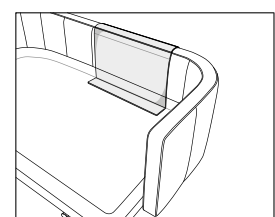

PORTARIVISTE | MAGAZINE CADDY